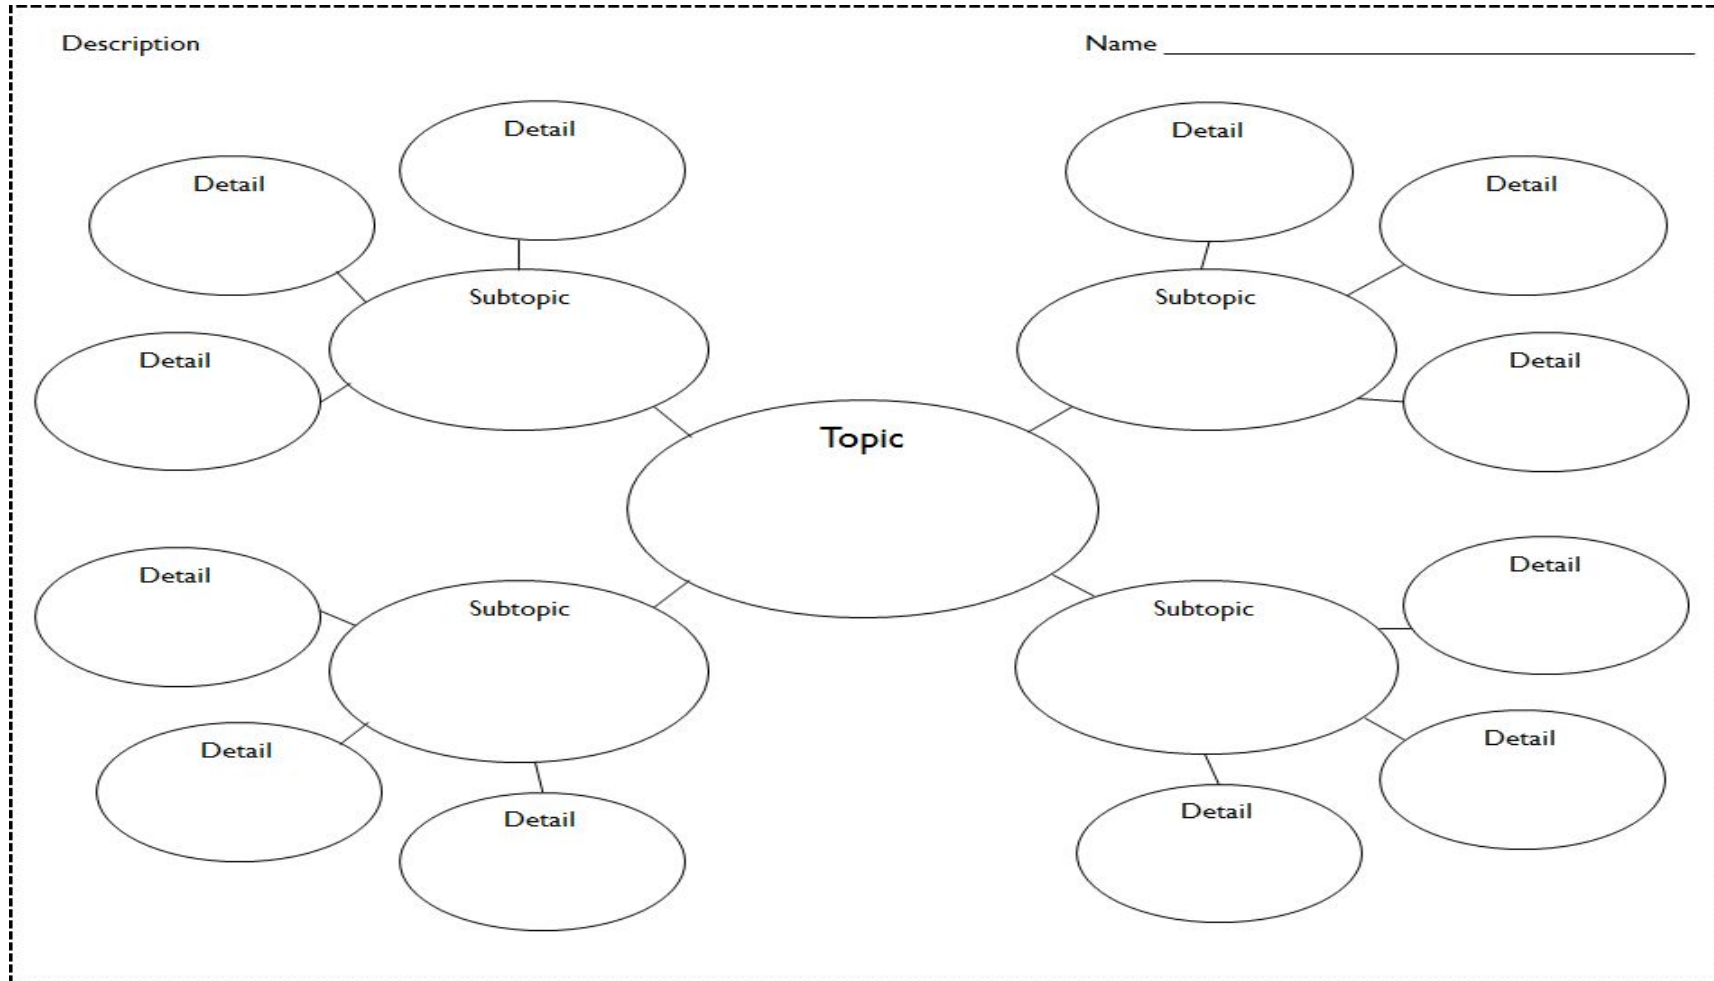

What is meaningful to me?

Complete the following graphic organizer to help you make notes on 'what is meaningful to me about life?', based upon the content of the video.

See below for an example.

Description

Name _____

My personal definition of 'worldview'

Worldview means...

Images that come to mind which help me connect to these ideas...

BIG QUESTIONS OF LIFE:

★ Does God exist?

★ How did everything begin?

★ Who am I?