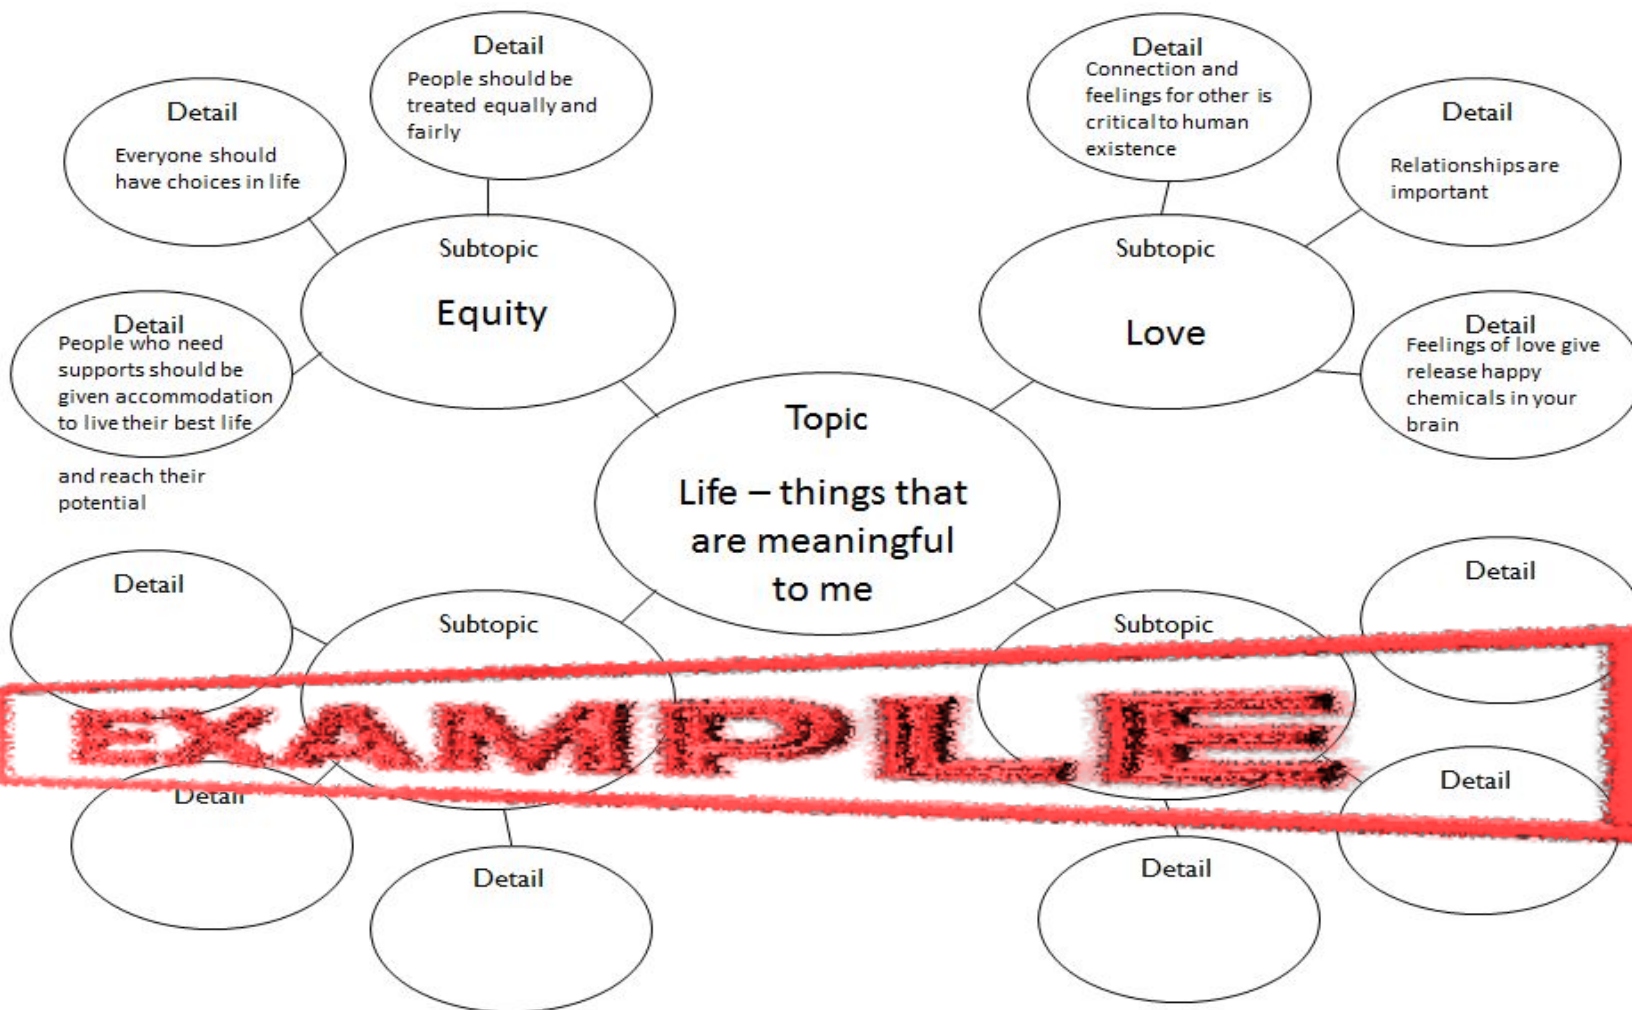

What is meaningful to me?

Complete the following graphic organizer to help you make notes on 'what is meaningful to me about life?', based upon the content of the video.

See below for an example.

Description

Name _____

My personal definition of 'worldview'

Worldview means...

Images that come to mind which help me connect to these ideas...

BIG QUESTIONS OF LIFE:

★ Does God exist?

★ How did everything begin?

★ Who am I?

★ Why am I here?

★ Am I living a good life?

★ What happens after I die?